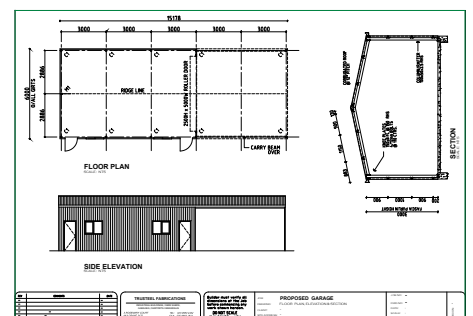

Trusteel Fabrications Pty Ltd 3 Rosemary Court, Mulgrave VIC 3170 Ph 03 9560 4322

Domestic Buildings	Equine Buildings	Rural Buildings	Commercial Buildings	Special Buildings
Garages Carports Verandahs / Pergolas Barn Sheds	Arenas Barn Sheds Equine Barns Paddock Boxes Stables	Barn Sheds Farm Sheds Hay Sheds Machinery Sheds	Factories Maintenance Buildings Vehicle Sheds Warehouses Workshops	Aircraft Hangers CFA Fire Stations Retail Buildings School Shelters Sport & Playground Covers Truck Wash