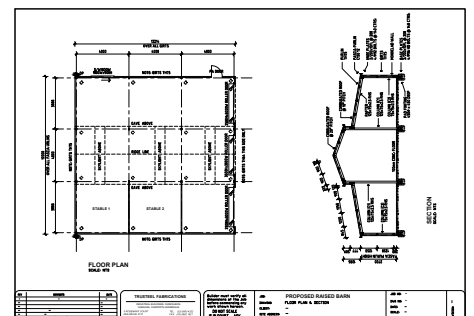

Trusteel Fabrications Pty Ltd 3 Rosemary Court, Mulgrave VIC 3170 Ph 03 9560 4322

Domestic Buildings	Equine Buildings	Rural Buildings	Commercial Buildings	Special Buildings
Garages Carports Verandahs / Pergolas Barn Sheds	Arenas Barn Sheds Equine Barns Paddock Boxes Stables	Barn Sheds Farm Sheds Hay Sheds Machinery Sheds	Factories Maintenance Buildings Vehicle Sheds Warehouses Workshops	Aircraft Hangers CFA Fire Stations Retail Buildings School Shelters Sport & Playground Covers Truck Wash